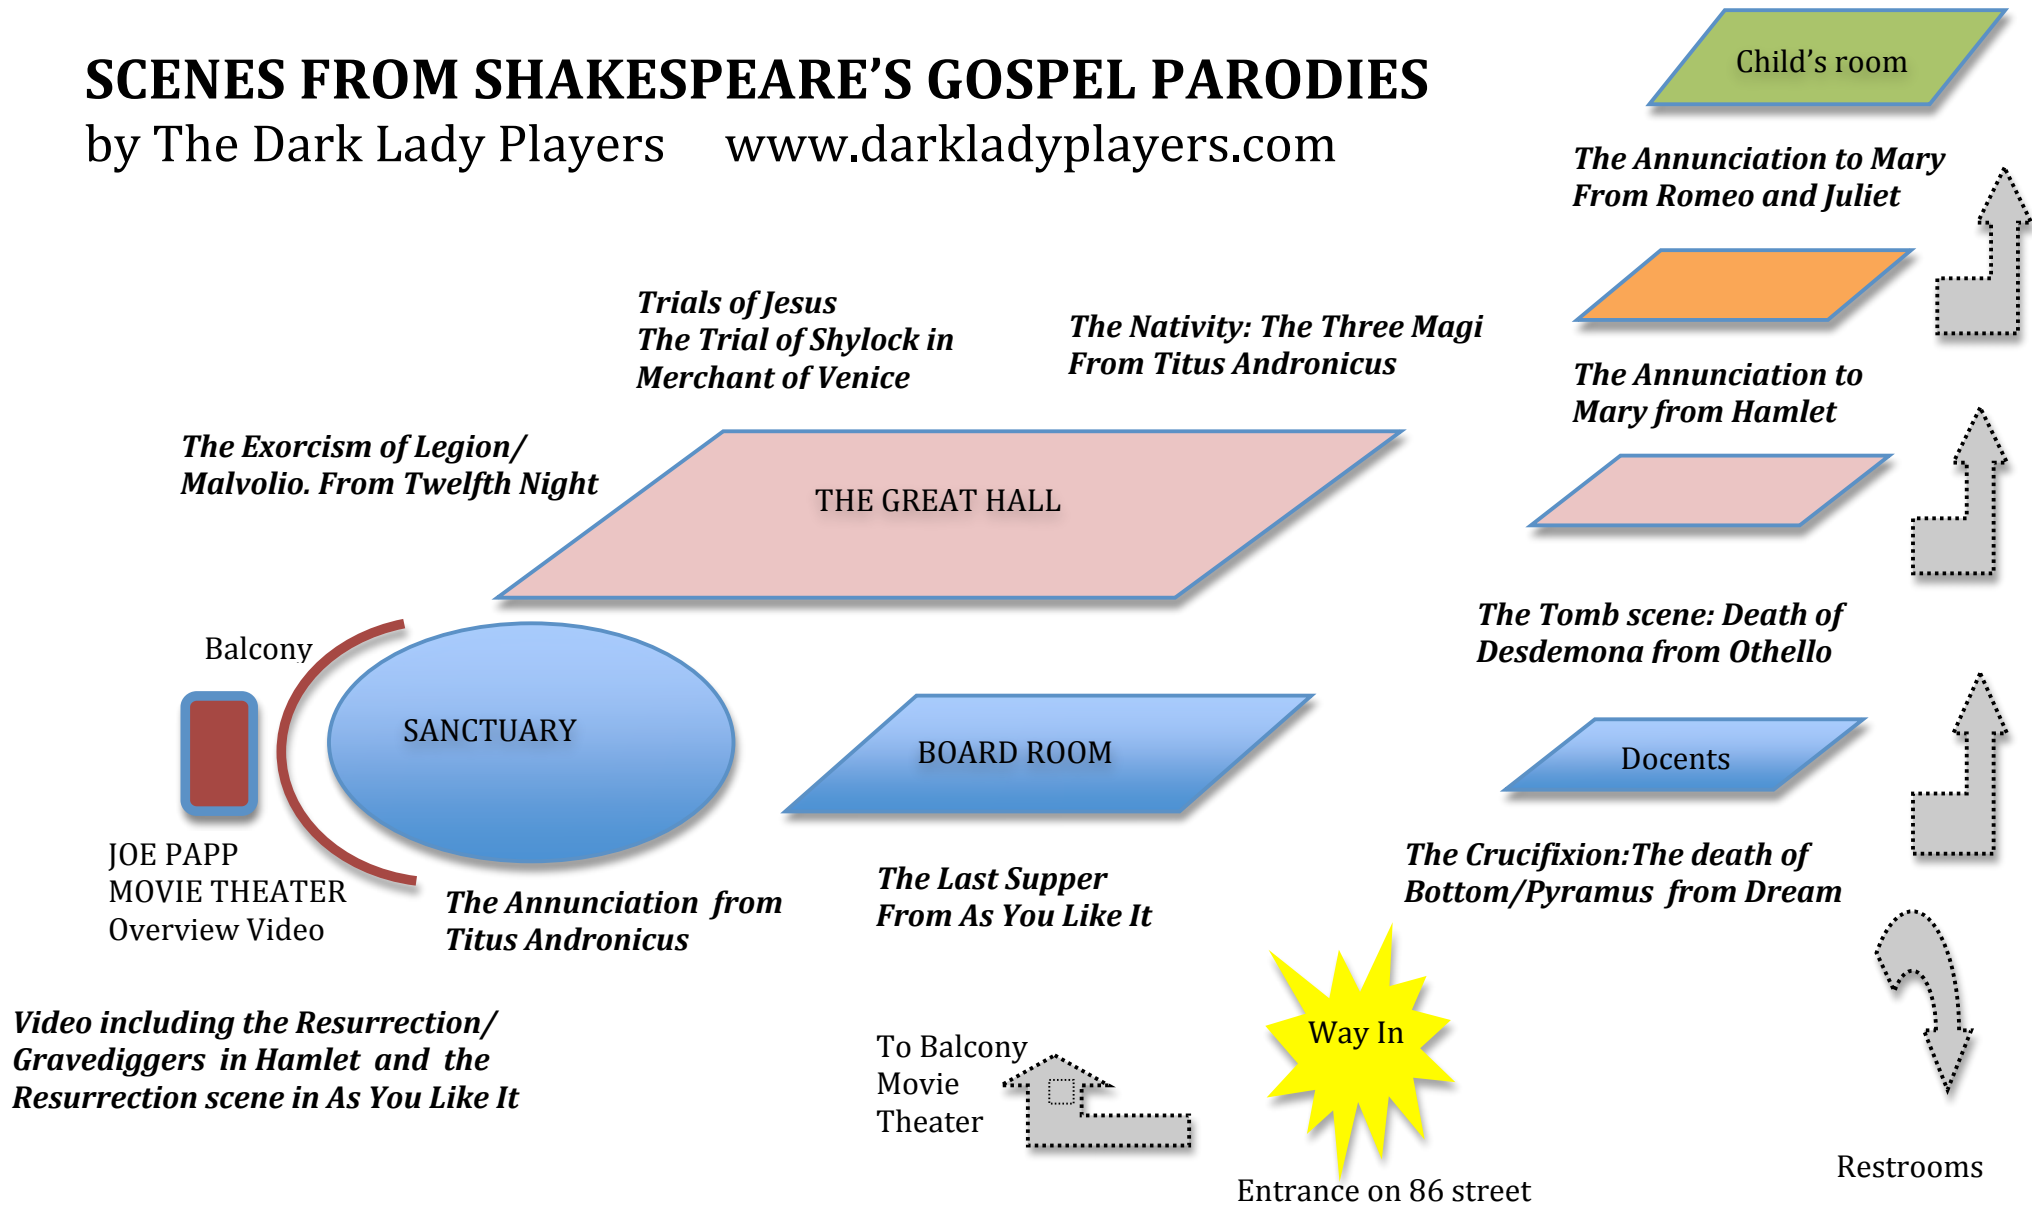

SCENES FROM SHAKESPEARE'S GOSPEL PARODIES

by The Dark Lady Players www.darkladyplayers.com

Sets by courtesy of the Woodshed Collective and thanks to the Centre@West-Park